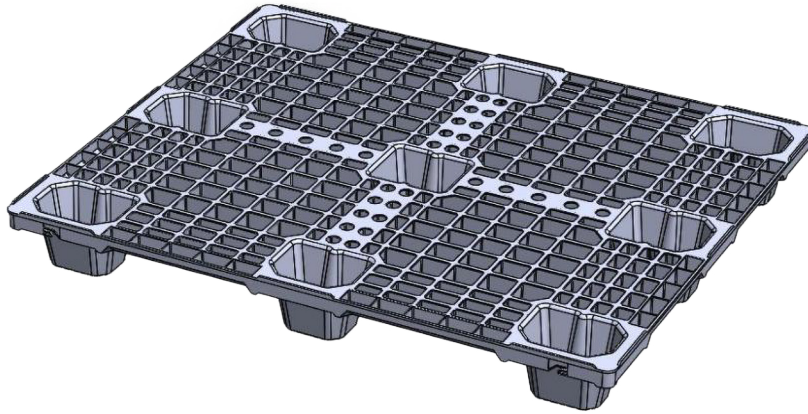

PLASTIC
PALLET PROS

RRM MD4840-32

SKU: RRM N3204 48.40

SPECIFICATIONS

DIMENSIONS

Dimensions (L/ W/ H) 1,2319 / 1,016 / 140 (mm) 48 / 40 / 5.5 (in)

LOGISTICS

Weight	18 (LB)
Maximum Load Dynamic	3,250 (LB)
Maximum Load Static	6,500 (LB)
Pallets Per Stack	58

53' Truckload - Quantity - 1,740

MATERIAL (If Applicable)

Color: Black

Material: PP (Recycled)

RRM MD4840-32

SKU: RRM N3204 48.40

- Strongest Medium Duty nestable on market.
- Nesting saves storage & transportation cost.
- FDA: Nothing biological can grow on plastic.
- ISPM15: NO load rejection at foreign borders.