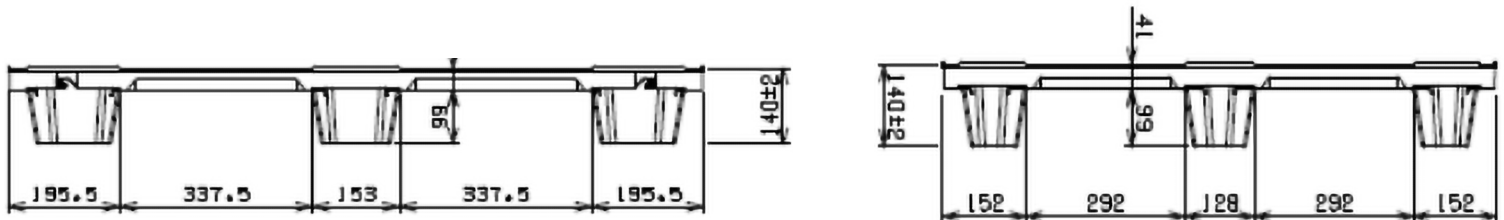

PLASTIC
PALLET PROS

RRM MD4840-32

SKU: RRM N3204 48.40

SPECIFICATIONS

DIMENSIONS

Dimensions (L/ W/ H) 1,2319 / 1,016 / 140 (mm) 48 / 40 / 5.5 (in)

LOGISTICS

Weight	18 (LB)
Maximum Load Dynamic	3,250 (LB)
Maximum Load Static	6,500 (LB)
Pallets Per Stack	58

53' Truckload - Quantity - 1,740

MATERIAL (If Applicable)

Color: Black

Material: PP (Recycled)

RRM MD4840-32

SKU: RRM N3204 48.40

- Strongest Medium Duty nestable on market.
- Nesting saves storage & transportation cost.
- FDA: Nothing biological can grow on plastic.
- ISPM15: NO load rejection at foreign borders.