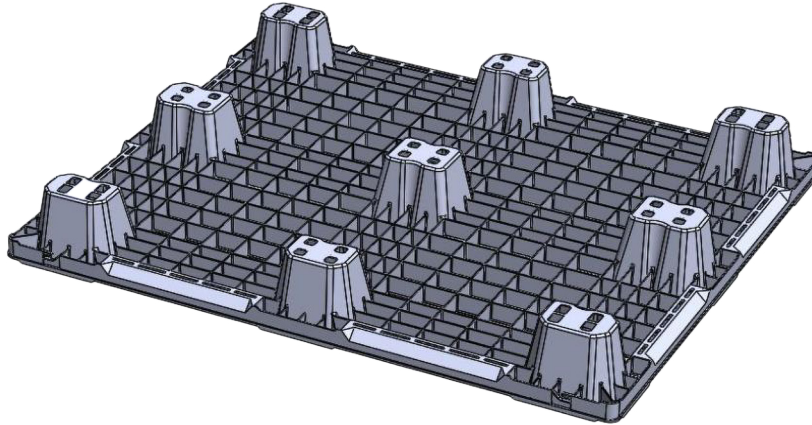

PLASTIC
PALLET PROS

RRM MD4840-32

SKU: RRM N3204 48.40

SPECIFICATIONS

DIMENSIONS

Dimensions (L/ W/ H) 1,2319 / 1,016 / 140 (mm) 48 / 40 / 5.5 (in)

LOGISTICS

Weight	18 (LB)
Maximum Load Dynamic	3,250 (LB)
Maximum Load Static	6,500 (LB)
Pallets Per Stack	58

53' Truckload - Quantity - 1,740

MATERIAL (If Applicable)

Color: Black

Material: PP (Recycled)

RRM MD4840-32

SKU: RRM N3204 48.40

- Strongest Medium Duty nestable on market.
- Nesting saves storage & transportation cost.
- FDA: Nothing biological can grow on plastic.
- ISPM15: NO load rejection at foreign borders.