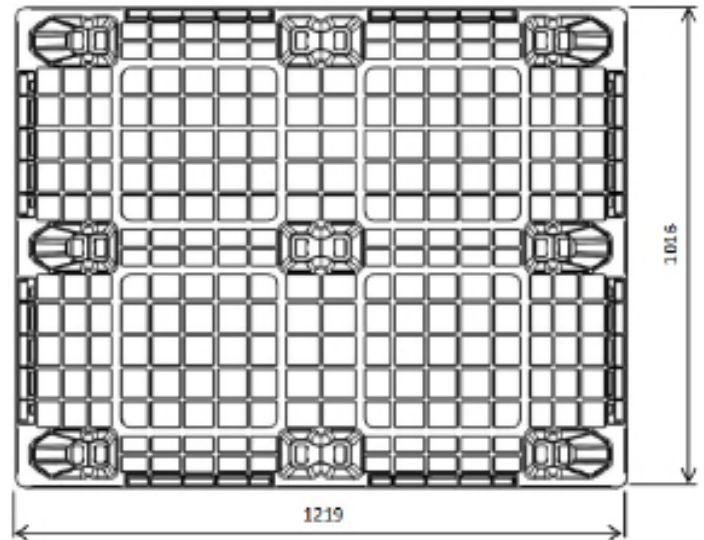

PLASTIC
PALLET PROS

RRM 4840-32

SKU: RRM N3206 48.40

SPECIFICATIONS

DIMENSIONS

Dimensions (L/ W/ H) 1,219 / 1,016 / 127 (mm) 48 / 40 / 5 (in)

LOGISTICS

Weight	10.5 (LB)
Maximum Load Dynamic	2,200 (LB)
Maximum Load Static	3,500 (LB)
Pallets Per Stack	82

53' Truckload - Quantity - 2,460

MATERIAL (If Applicable)

Color: Black
Material: PP (Recycled)

RRM 4840-32

SKU: RRM N3206 48.40

- Strongest Light Duty nestable on market
- Nesting saves storage & transportation cost
- FDA: Nothing biological can grow on plastic
- ISPM15: NO load rejection at foreign borders
Automation Ready
- Damage/debris/contamination: No issue.