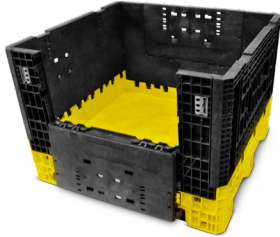

PLASTIC
PALLET PROS

RRM Collapsible Bins

SKU: RRM CB3511

ASSEMBLED
RRM 3230-25

BOTTOM VIEW
RRM 4845-25

STACKABLE

SPECIFICATIONS

PRODUCT	ODL	ODW	ODH	IDL	IDW	IDH	FILL LINE HEIGHT	COLLAPSED HEIGHT	WEIGHT (LB)	DOOR HEIGHT	DOOR WIDTH	CAPACITY (LB)
RRM 3230-25	31.9	29.8	25	29.4	27.3	19.25	18.5	14.25	77	10.5	17.3	2,000
RRM 3230-34	31.9	29.8	34	29.4	27.3	28.5	27.5	14.25	82	10.5	17.3	2,000
RRM 4845-25	47.9	44.9	25	44.3	41.5	19.6	18.6	12.7	120	11.3	28.9	2,000
RRM 4845-34	47.9	44.9	34	44.3	41.5	28.5	27.5	12.7	144	15	28.9	2,000
RRM 4845-42	47.9	44.9	42	44.3	41.5	36.7	35.7	20.7	164	15	28.9	1,500
RRM 4845-50	47.9	44.9	50	44.3	41.5	45.2	44.2	28.7	180	15	28.9	1,500
RRM 4845-33	47.9	44.9	34	44.3	41.5	28.5	27.5	21.2	140	15	28.9	2,000

Closed Height Storage Space: 14.2 (in)

RRM 4845 Top Cap	48	45	3						22			
RRM 3230 Top Cap	32	30	3						7			

OD - Outside Dimension | ID - Inside Dimension | L - Length | W - Width | H - Height

RRM Collapsible Bins

SKU: RRM CB3511

DROPPED DOOR
RRM 4845-34

TOP CAP

ADDITIONAL DIMENSIONAL REFERENCE

Product	Fork Opening Long Side	Fork Opening Short Side	53' Trailer Capacity Collapsed	53' Trailer Capacity Assembled	Maximum Load Static (LB)	Maximum Load Dynamic (LB)
RRM 3230-25	3.38" x 10.25"	2.25" x 7.3"	420	240	6	4
RRM 3230-34	3.38" x 10.25"	2.25" x 7.3"	420	180	6	3
RRM 4845-25	3.5" x 11.75"	3.5" x 10.3"	252	112	6	4
RRM 4845-34	3.5" x 11.75"	3.5" x 10.3"	252	84	6	3
RRM 4845-42	3.5" x 11.75"	3.5" x 10.3"	140	56	4	2
RRM 4845-50	3.5" x 11.75"	3.5" x 10.3"	84	56	4	2
RRM 4845-34 Storage Bottom	3.5" x 11.75"	3.5" x 10.3"	140	84	6	3
RRM 4845	N/A	N/A	N/A	N/A	N/A	N/A
RRM 3230	N/A	N/A	N/A	N/A	N/A	N/A