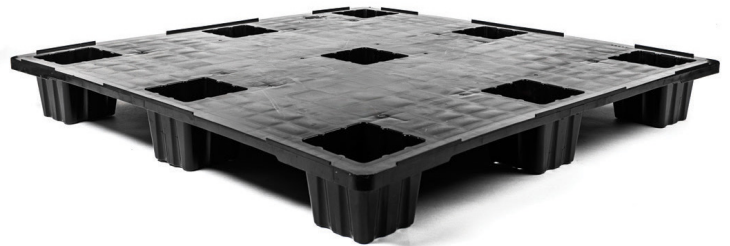

PLASTIC PALLET PROS

RRM 4500

SKU: RRM N113 45.45

SPECIFICATIONS

DIMENSIONS

Dimensions (L/ W/ H) 1,140 / 1,140 / 135 (mm) 44.9 / 44.9 / 5.3 (in)

LOGISTICS

Weight	16.3 (LB)
Weight (Closed Deck)	18.9 (LB)
Maximum Load Dynamic	3307 (LB)
Maximum Load Static	4,409 (LB)
Pallets Per Stack	74

53' Truckload - Quantity 2,072

MATERIAL

Material: PP/ HDPE recycled or virgin

Color: Recycled - Black / Virgin - any color

RRM 4500

SKU: RRM N113 45.45

- Cost effective
- Nestable - reduces freight & storage costs
- Easy and safe to handle
- Environment friendly - 100% recyclable
- Maintenance free
- Hygienic and clean
- Safety rims (optional)
- Available in 2 versions, open deck/closed deck