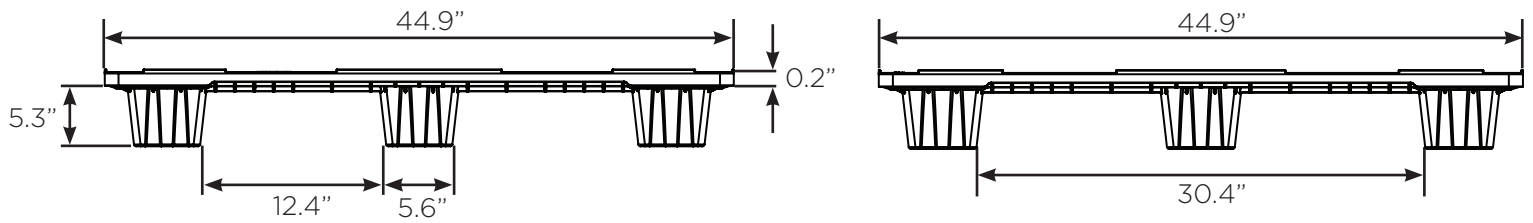

PLASTIC PALLET PROS

RRM 4500

SKU: RRM N113 45.45

SPECIFICATIONS

DIMENSIONS

Dimensions (L/ W/ H) 1,140 / 1,140 / 135 (mm) 44.9 / 44.9 / 5.3 (in)

LOGISTICS

Weight	16.3 (LB)
Weight (Closed Deck)	18.9 (LB)
Maximum Load Dynamic	3307 (LB)
Maximum Load Static	4,409 (LB)
Pallets Per Stack	74

53' Truckload - Quantity 2,072

MATERIAL

Material: PP/ HDPE recycled or virgin

Color: Recycled - Black / Virgin - any color

RRM 4500

SKU: RRM N113 45.45

- Cost effective
- Nestable - reduces freight & storage costs
- Easy and safe to handle
- Environment friendly - 100% recyclable
- Maintenance free
- Hygienic and clean
- Safety rims (optional)
- Available in 2 versions, open deck/closed deck