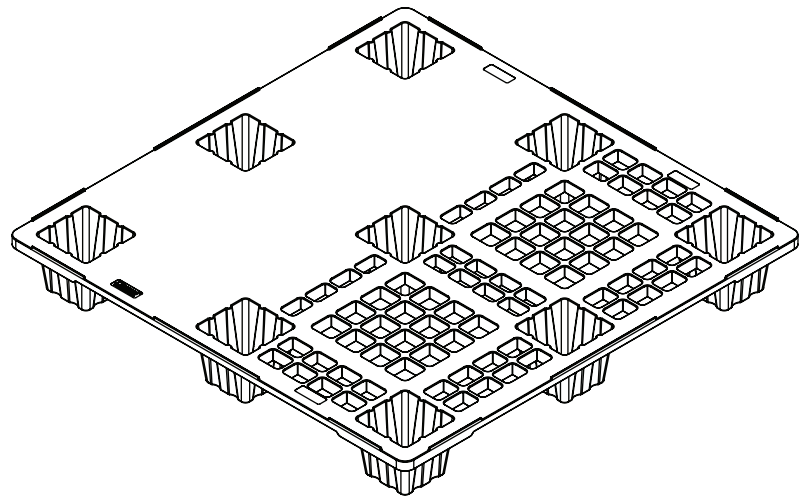

PLASTIC PALLET PROS

RRM 4500

SKU: RRM N113 45.45

SPECIFICATIONS

DIMENSIONS

Dimensions (L/ W/ H) 1,140 / 1,140 / 135 (mm) 44.9 / 44.9 / 5.3 (in)

LOGISTICS

Weight	16.3 (LB)
Weight (Closed Deck)	18.9 (LB)
Maximum Load Dynamic	3307 (LB)
Maximum Load Static	4,409 (LB)
Pallets Per Stack	74

53' Truckload - Quantity 2,072

MATERIAL

Material: PP/ HDPE recycled or virgin

Color: Recycled - Black / Virgin - any color

RRM 4500

SKU: RRM N113 45.45

- Cost effective
- Nestable - reduces freight & storage costs
- Easy and safe to handle
- Environment friendly - 100% recyclable
- Maintenance free
- Hygienic and clean
- Safety rims (optional)
- Available in 2 versions, open deck/closed deck