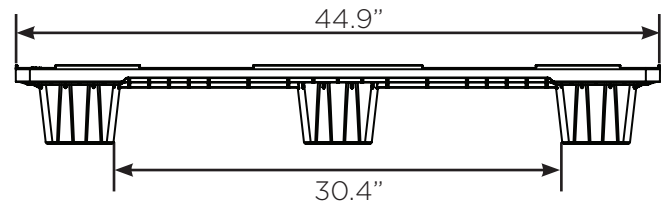

53' Truckload - Quantity - 2,072

MATERIAL (If Applicable)

Color: Black (Recycled | Virgin (any color))
Material: PP/HDPE recycled or virgin

RRM 4500

SKU: RRM N113 45.45

- Cost effective
- Nestable - reduces freight & storage costs
- Easy and safe to handle
- Environment friendly - 100% recyclable
- Maintenance free
- Hygienic and clean
- Safety rims (optional)
- Available in 2 versions, open deck/closed deck