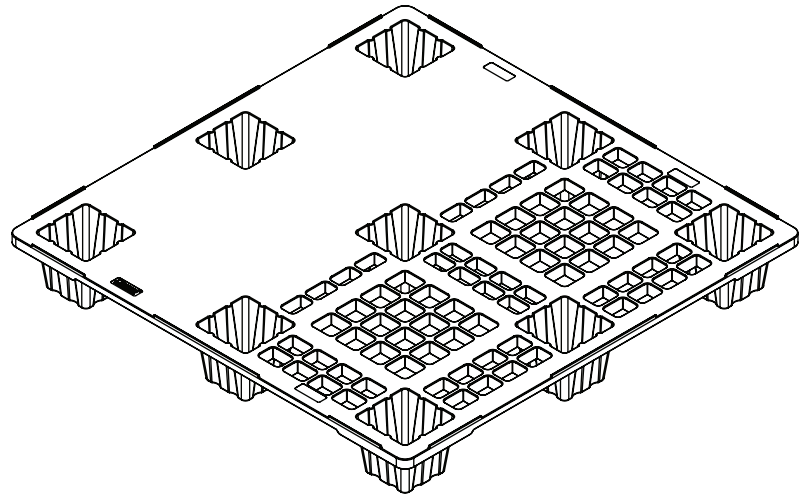

PLASTIC
PALLET PROS

RRM 4500

SKU: RRM N113 45.45

SPECIFICATIONS

DIMENSIONS

Dimensions (L/ W/ H) 1,140 / 1,140 / 135 (mm) 44.9 / 44.9 / 5.3 (in)

LOGISTICS

| | |
|----------------------|------------|
| Weight | 16.1 (LB) |
| Weight (Closed Deck) | 18.5 (LB) |
| Maximum Load Dynamic | 3,307 (LB) |
| Maximum Load Static | 6,614 (LB) |
| Pallets Per Stack | 74 |

53' Truckload - Quantity - 2,072

MATERIAL (If Applicable)

Color: Black (Recycled | Virgin (any color))
Material: PP/HDPE recycled or virgin

RRM 4500

SKU: RRM N113 45.45

- Cost effective
- Nestable - reduces freight & storage costs
- Easy and safe to handle
- Environment friendly - 100% recyclable
- Maintenance free
- Hygienic and clean
- Safety rims (optional)
- Available in 2 versions, open deck/closed deck