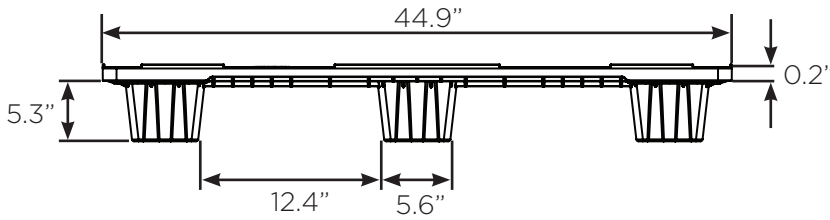

PLASTIC
PALLET PROS

RRM 4500

SKU: RRM N113 45.45

SPECIFICATIONS

DIMENSIONS

Dimensions (L/ W/ H) 1,140 / 1,140 / 135 (mm) 44.9 / 44.9 / 5.3 (in)

LOGISTICS

| | |
|----------------------|------------|
| Weight | 16.1 (LB) |
| Weight (Closed Deck) | 18.5 (LB) |
| Maximum Load Dynamic | 3,307 (LB) |
| Maximum Load Static | 6,614 (LB) |
| Pallets Per Stack | 74 |

53' Truckload - Quantity - 2,072

MATERIAL (If Applicable)

Color: Black (Recycled | Virgin (any color))
Material: PP/HDPE recycled or virgin

RRM 4500

SKU: RRM N113 45.45

- Cost effective
- Nestable - reduces freight & storage costs
- Easy and safe to handle
- Environment friendly - 100% recyclable
- Maintenance free
- Hygienic and clean
- Safety rims (optional)
- Available in 2 versions, open deck/closed deck