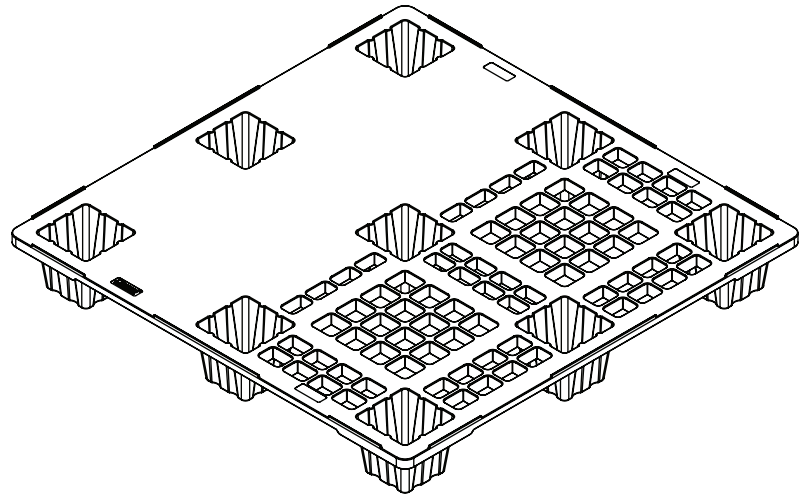

### DIMENSIONS

Dimensions (L/ W/ H)

1,140 / 1,140 / 135 (mm)

44.9 / 44.9 / 5.3 (in)

# RRM 4500

SKU: RRM N113 45.45

- Cost effective
- Nestable - reduces freight & storage costs
- Easy and safe to handle
- Environment friendly - 100% recyclable
- Maintenance free
- Hygienic and clean
- Safety rims (optional)
- Available in 2 versions, open deck/closed deck