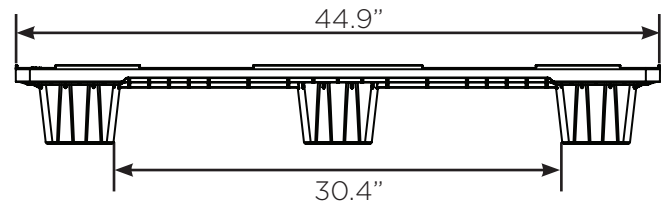

### DIMENSIONS

Dimensions (L/ W/ H)

1,140 / 1,140 / 135 (mm)

44.9 / 44.9 / 5.3 (in)

# RRM 4500

SKU: RRM N113 45.45

- Cost effective
- Nestable - reduces freight & storage costs
- Easy and safe to handle
- Environment friendly - 100% recyclable
- Maintenance free
- Hygienic and clean
- Safety rims (optional)
- Available in 2 versions, open deck/closed deck