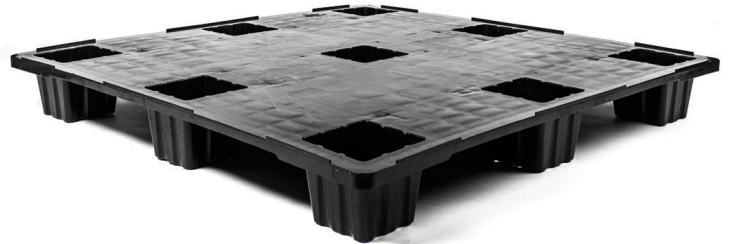

PLASTIC
PALLET PROS

RRM 4500

SKU: RRM N113 45.45

SPECIFICATIONS

DIMENSIONS

Dimensions (L/ W/ H)

1,140 / 1,140 / 135 (mm)

44.9 / 44.9 / 5.3 (in)

LOGISTICS

Weight	16.3 (LB)
Weight (Closed Deck)	18.9 (LB)
Maximum Load Dynamic	3,307 (LB)
Maximum Load Static	4,409 (LB)
Pallets Per Stack	67

53' Truckload - Quantity - 1,876

MATERIAL (If Applicable)

Color: Black (Recycled | Virgin (any color))

Material: PP/HDPE recycled or virgin