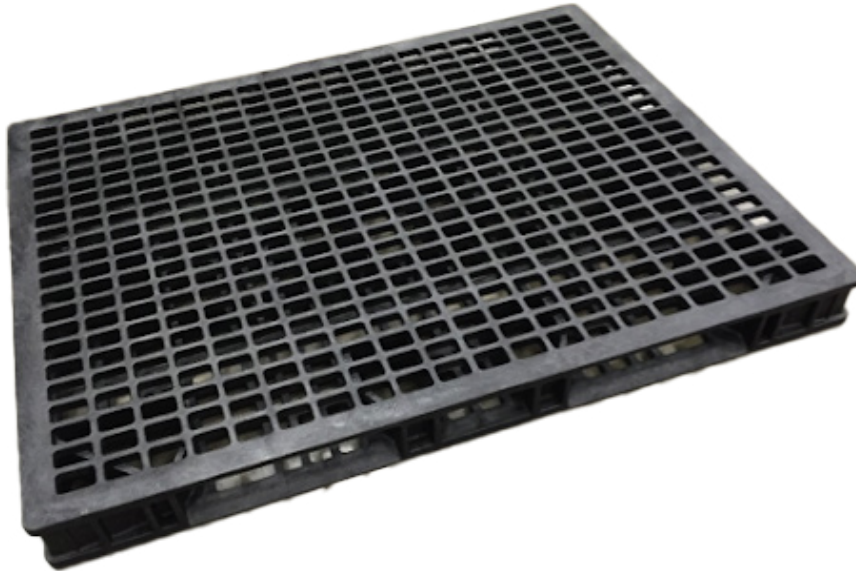

PLASTIC
PALLET PROS

RRM HD4456 Can

SKU: RRM S1407 44.56

SPECIFICATIONS

DIMENSIONS

Dimensions (L/ W/ H)

1,106 / 1,219 / 146.05 (mm)

44 / 56 / 4.375 (in)

LOGISTICS

Weight	59 (LB)
Maximum Load Dynamic	4,000 (LB)
Maximum Load Static	30,000 (LB)

53' Truckload - Quantity - 528

MATERIAL (If Applicable)

Color: Black

Material: Recycled Plastic

*Not pallet jackable, fork lift only.

RRM HD4456 Can

SKU: RRM S1407 44.56

- 4-Way Entry
- One Piece Design
- 100% Recyclable
- Micro-Organism Resistant
- Non Absorbent Material
- Heavy Duty Pallet
- Automation Friendly