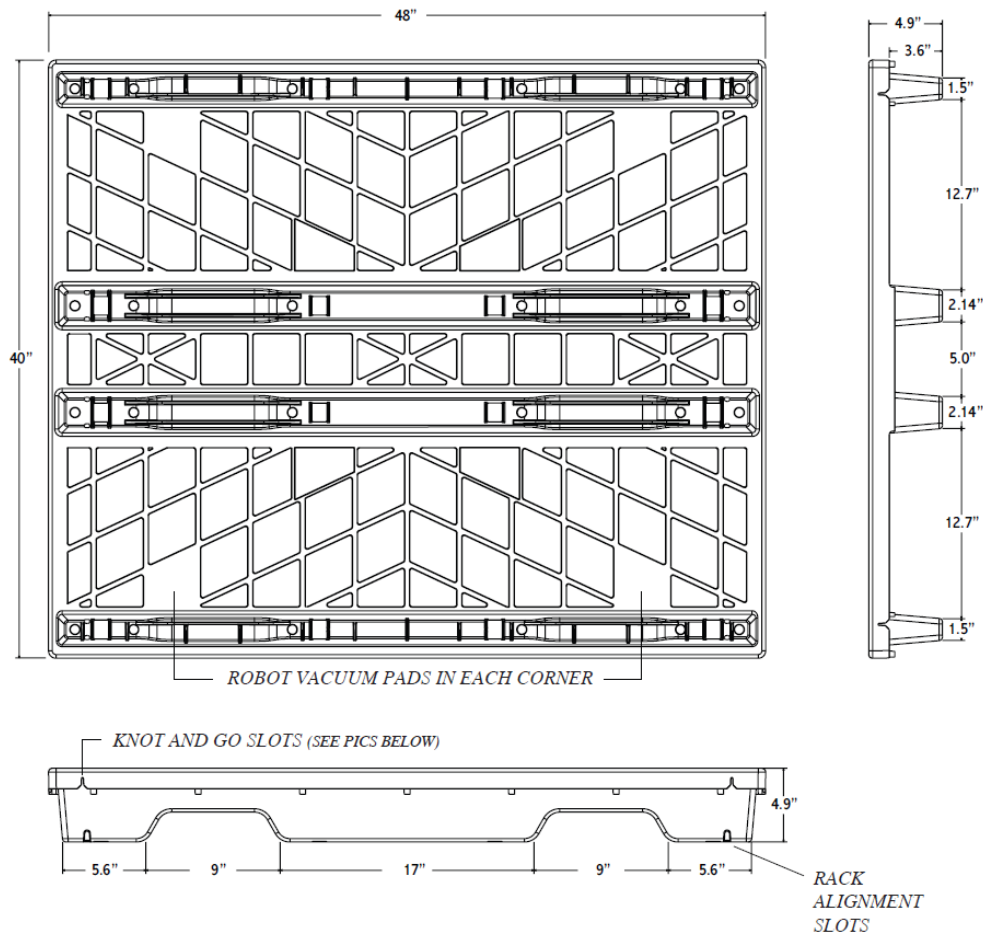

RRM RN4840

SKU: RRM RN1404 48.40

- Unique Design, Nestable Pallet
- ISPM-15 Certified for export shipments
- One Piece, Flow Through
- Highly Durable and reusable if needed
- 4-Way Entry for forklift and pallet jacks
- 100% Recyclable