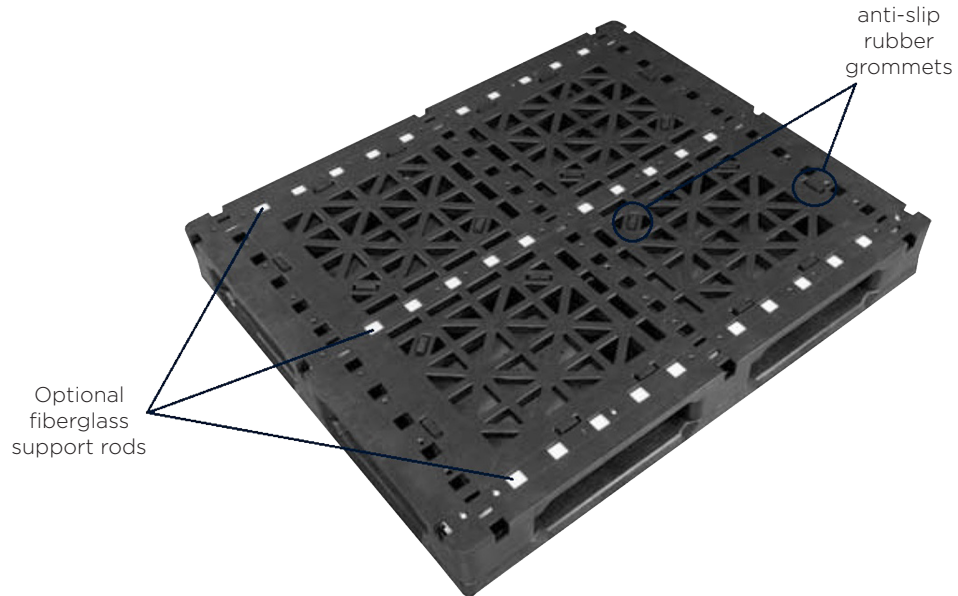

PLASTIC
PALLET PROS

RRM G4840.3

SKU: RRM SR408 48.40

SPECIFICATIONS

DIMENSIONS

Dimensions (L/ W/ H) 1,219 / 1,016 / 152.5 (mm) 48 / 40 / 6 (in)

LOGISTICS

Weight	60 (LB)
Maximum Load Dynamic	5,000 (LB)
Maximum Load Static	25,000 (LB)
Racking Capacity	2,800 (LB)
Pallets Per Stack	18

53' Truckload - Quantity - 540

MATERIAL (If Applicable)

Color: Black
Material: 100% Recycled

*Product available with 0, 1, 3 or 5 Support Rods

RRM G4840.3

SKU: RRM SR408 48.40

- Environmentally Friendly
- 100% Recyclable
- Injection Molded
- Sanitary
- No Splinters, Broken Wood or nails.