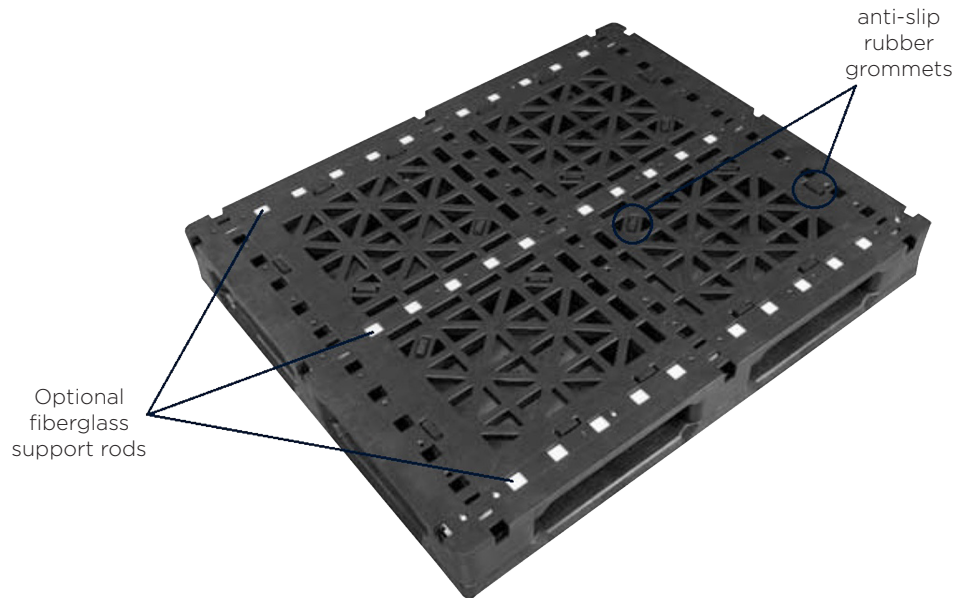

RRM G4840.1

SKU: RRM SR407 48.40

- Environmentally Friendly
- 100% Recyclable
- Injection Molded
- Sanitary
- No Splinters, Broken Wood or nails.