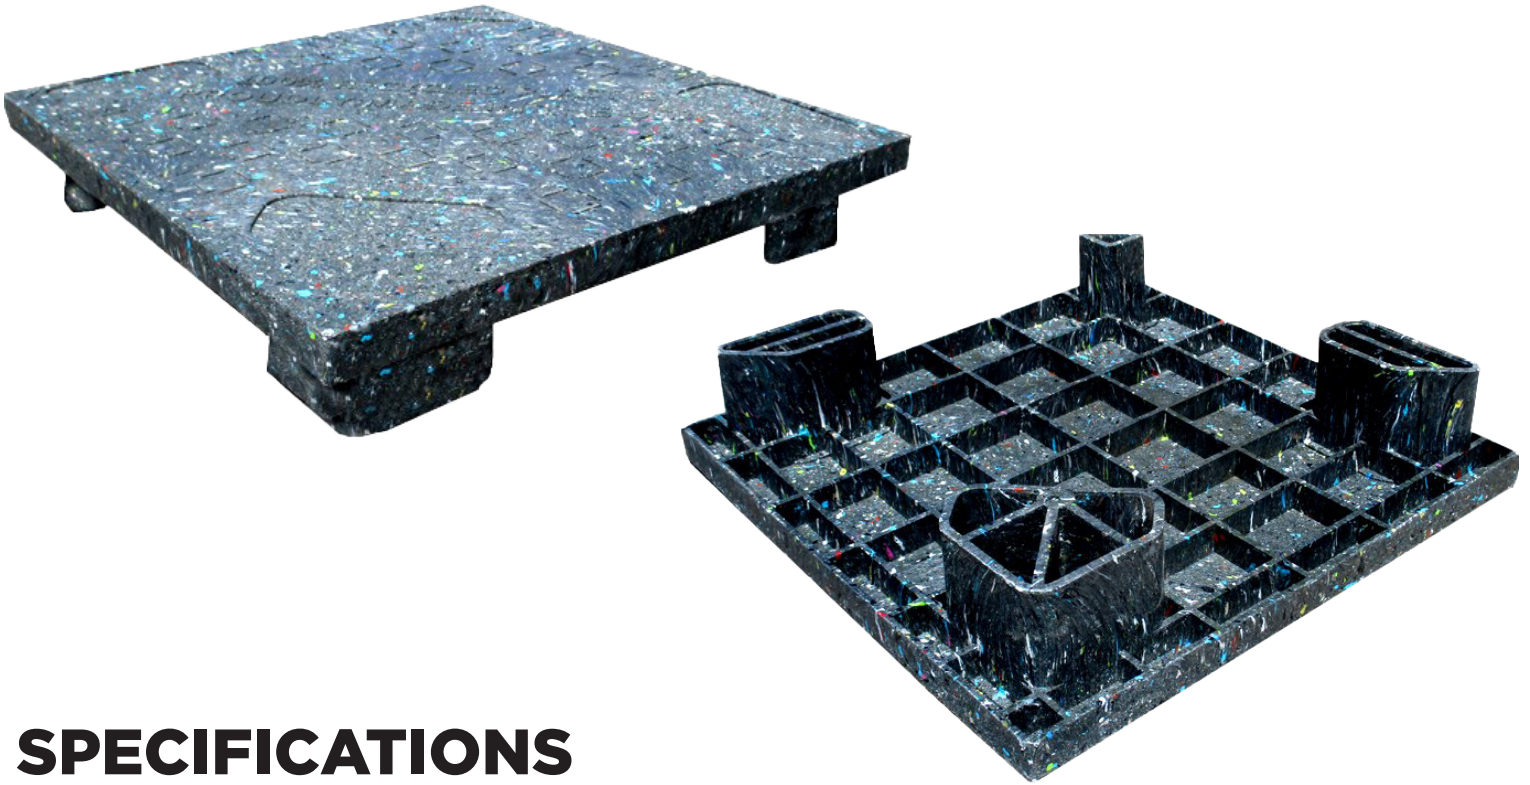

PLASTIC
PALLET PROS

RRM RMU-2424

SKU: RRM S1503 24.24

SPECIFICATIONS

DIMENSIONS

Dimensions (L/ W/ H)

609.6 / 609.6 / 127 (mm)

24 / 24 / 5 (in)

LOGISTICS

Weight	13.5 (LB)
Maximum Load Dynamic	1,200 (LB)
Maximum Load Static	5,000 (LB)

53' Truckload - Quantity - 2,184

MATERIAL (If Applicable)

Color: Black

Material: 100% Recycled

RRM RMU-2424

SKU: RRM S1503 24.24

- Unique foot design to ensure easy access and stability on a pallet jack
- Easily recognized as an environmentally friendly product
- Solid top surface for display stability and support
- Robust design that will withstand heavy use and provide a long life
- Extreme impact durability
- Satisfies ISPM 15 requirements