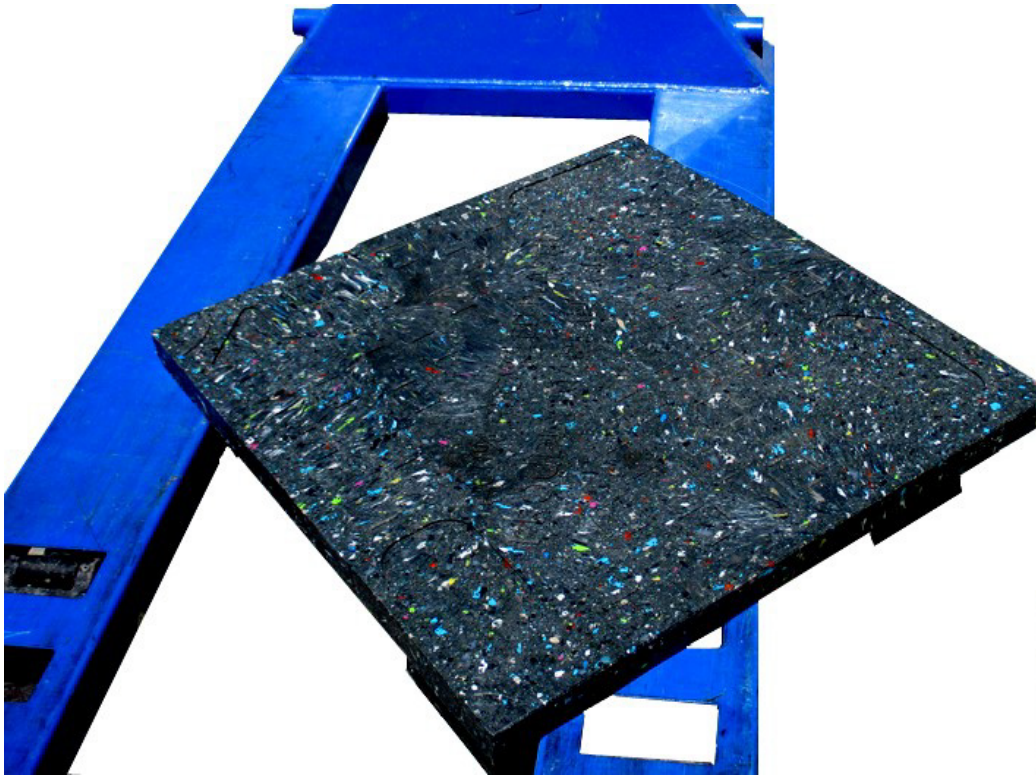

LOGISTICS

Weight	13.5 (LB)
Maximum Load Dynamic	1,200 (LB)
Maximum Load Static	5,000 (LB)

53' Truckload - Quantity - 2,184

MATERIAL (If Applicable)

Color: Black

Material: 100% Recycled

RRM RMU-2424

SKU: RRM S1503 24.24

- Unique foot design to ensure easy access and stability on a pallet jack
- Easily recognized as an environmentally friendly product
- Solid top surface for display stability and support
- Robust design that will withstand heavy use and provide a long life
- Extreme impact durability
- Satisfies ISPM 15 requirements