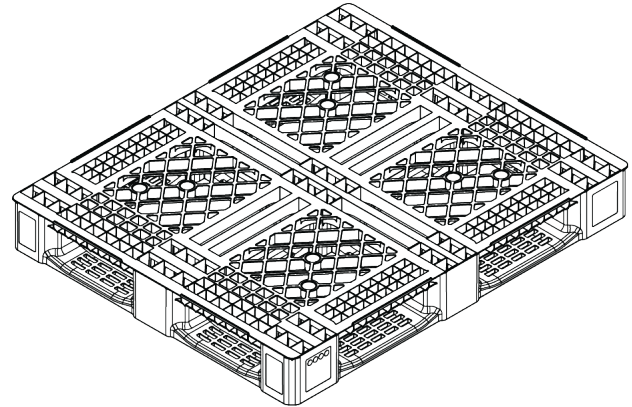

PLASTIC
PALLET PROS

RRM 1400

SKU: RRM SR109 48.40

SPECIFICATIONS

DIMENSIONS

Dimensions (L/ W/ H) 1,219 / 1,016 / 151 (mm) 48 / 40 / 6 (in)

LOGISTICS

Weight	24.5 (LB)
Maximum Load Dynamic	4,409 (LB)
Maximum Load Static	7,055 (LB)
Racking Capacity	1,543 (LB)
Pallets Per Stack	18

53' Truckload - Quantity - 510

MATERIAL (If Applicable)