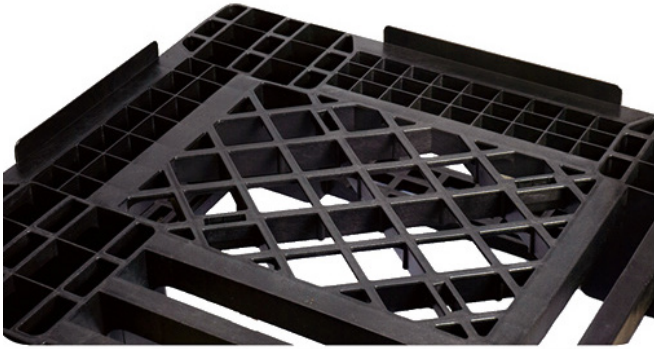

RRM 1400

SKU: RRM SR109 48.40

Optional Safety Rims Available