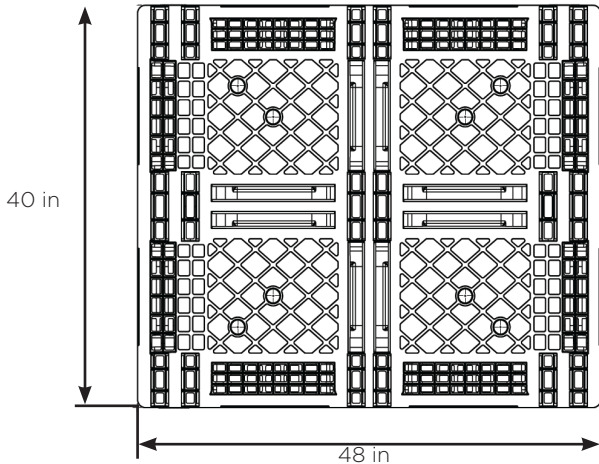

PLASTIC
PALLET PROS

RRM 1400

SKU: RRM SR109 48.40

SPECIFICATIONS

DIMENSIONS

Dimensions (L/ W/ H) 1,219 / 1,016 / 151 (mm) 48 / 40 / 6 (in)

LOGISTICS

Weight	24.5 (LB)
Maximum Load Dynamic	4,409 (LB)
Maximum Load Static	7,055 (LB)
Racking Capacity	1,543 (LB)
Pallets Per Stack	18

53' Truckload - Quantity - 510

MATERIAL (If Applicable)