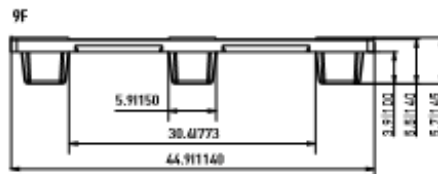

A DIVISION OF ROBBINS RESOURCE MANAGEMENT

RRM 4400

45" x 45"

A NESTABLE CONTAINER PALLET

The biggest container pallet in this lineup

The RRM 4400 is the perfect container-size pallet that will leave no empty storage space. Optimized for transport in ISO freight containers, the pallet uses all space available. There is a choice of three dimensions: 43x43, 44x44, or 45x45. All of which are perfect for all your container shipping needs or block stacking needs.

Deck options

> open deck (OD)

> closed deck (CD)

Rounded edges

Easy handling

Technical data*1

	Previous name	Bottom support	Top deck	Dimensions [in] / [mm]	Load capacities** [lbs] / [kg]			Weight [lbs] / [kg]			
					Static	Dynamic	Racking	HDPE	ACM		
Nest C5.2 (OD-9F)	CPP 440	9 feet, nestable	open	44.9 x 44.9 x 5.5	8900	3300	-	25.5	11.5	27.5	12.5
Nest C5.2 (CD-9F)	CPP 440c		closed	1140 x 1140 x 140	4000	1500		27.5	12.5	30.0	13.5
Nest C5.2 (OD-6R)	CPP 446	6 runners	open	44.9 x 44.9 x 6.4	17600	5300	1300	32.0	14.5	36.5	16.5
Nest C5.2 (CD-6R)	CPP 446c		closed	1140 x 1140 x 163	8000	2400	600	34.0	15.5	38.5	17.5

Entry: 4 ways | Nesting height: 2.4 in / 60 mm | Safety rim: 0.2 in / 5 mm (optional without)

Color: (other colors on request^{†3})

Anti-slip: safety rim

> Individual marking^{†3}