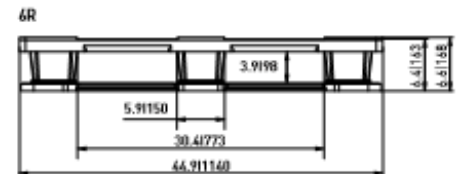

A DIVISION OF ROBBINS RESOURCE MANAGEMENT

RRM 4400

45" x 45"

A NESTABLE CONTAINER PALLET

The biggest container pallet in this lineup

The RRM 4400 is the perfect container-size pallet that will leave no empty storage space. Optimized for transport in ISO freight containers, the pallet uses all space available. There is a choice of three dimensions: 43x43, 44x44, or 45x45. All of which are perfect for all your container shipping needs or block stacking needs.

Deck options

> open deck (OD)

> closed deck (CD)

Rounded edges

Easy handling

Technical data*1

	Previous name	Bottom support	Top deck	Dimensions [in] / [mm]	Load capacities** [lbs] / [kg]			Weight [lbs] / [kg]			
					Static	Dynamic	Racking	HDPE	ACM		
Nest C5.2 (OD-9F)	CPP 440	9 feet, nestable	open	44.9 x 44.9 x 5.5	8900	3300	-	25.5	11.5	27.5	12.5
Nest C5.2 (CD-9F)	CPP 440c		closed	1140 x 1140 x 140	4000	1500		27.5	12.5	30.0	13.5
Nest C5.2 (OD-6R)	CPP 446	6 runners	open	44.9 x 44.9 x 6.4	17600	5300	1300	32.0	14.5	36.5	16.5
Nest C5.2 (CD-6R)	CPP 446c		closed	1140 x 1140 x 163	8000	2400	600	34.0	15.5	38.5	17.5

Entry: 4 ways | Nesting height: 2.4 in / 60 mm | Safety rim: 0.2 in / 5 mm (optional without)

Color: (other colors on request^{†3})

Anti-slip: safety rim

> Individual marking^{†3}