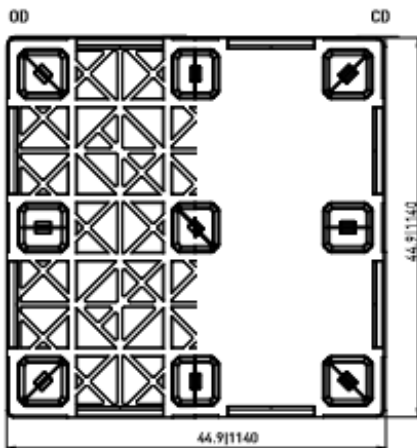

A DIVISION OF ROBBINS RESOURCE MANAGEMENT

RRM 4400

45" x 45"

A NESTABLE CONTAINER PALLET

The biggest container pallet in this lineup

The RRM 4400 is the perfect container-size pallet that will leave no empty storage space. Optimized for transport in ISO freight containers, the pallet uses all space available. There is a choice of three dimensions: 43x43, 44x44, or 45x45. All of which are perfect for all your container shipping needs or block stacking needs.

212 S. Main Street

Monmouth, IL 61462

(309)715-7104

www.plasticpalletpros.com

Bottom support

> 9 feet (9F)

> 6 runners (6R)

Optional without safety rim

Deck options

> open deck (OD)

> closed deck (CD)

Rounded edges

Easy handling

Technical data*1

	Previous name	Bottom support	Top deck	Dimensions [in] / [mm]	Load capacities** [lbs] / [kg]			Weight [lbs] / [kg]			
					Static	Dynamic	Racking	HDPE	ACM		
Nest C5.2 (OD-9F)	CPP 440	9 feet, nestable	open	44.9 x 44.9 x 5.5	8900	3300	-	25.5	11.5	27.5	12.5
Nest C5.2 (CD-9F)	CPP 440c		closed	1140 x 1140 x 140	4000	1500		27.5	12.5	30.0	13.5
Nest C5.2 (OD-6R)	CPP 446	6 runners	open	44.9 x 44.9 x 6.4	17600	5300	1300	32.0	14.5	36.5	16.5
Nest C5.2 (CD-6R)	CPP 446c		closed	1140 x 1140 x 163	8000	2400	600	34.0	15.5	38.5	17.5

Entry: 4 ways | Nesting height: 2.4 in / 60 mm | Safety rim: 0.2 in / 5 mm (optional without)

Color: (other colors on request^{†3})

Anti-slip: safety rim

> Individual marking^{†3}